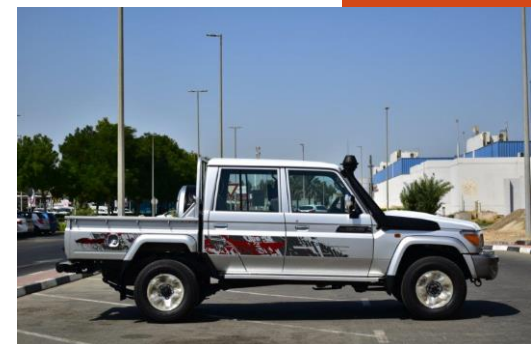

SUSPENSION-FRONT- HEAVY DUTY COIL SPRING / REAR-

HEAVY DUTY LEAF SPRING

ABS-ANTI LOCK BRAKING SYSTEM

VSC-VEHICLE STABILITY CONTROL

BA-BRAKE ASSIST

EBD-ELECTRONIC BRAKE DISTRIBUTION

HAC-HILL ASSIST CONTROL

ATRC-ACTIVE TRACTION CONTROL

AIR BAGS-DRIVER + PASSENGER

TPMS-TIRE PRESSURE MONITORING SYSTEM

FRONT WHEEL HUB WITH LOCK

EXTERIOR

MUD GUARDS-FRONT & REAR

WINDSHIELD GLASS-GREEN LAMINATED

SIDE STEP

SNORKEL

INTERIOR AND ELECTRICAL

HEAD REST

DIGITAL CLOCK

INNER REARVIEW MIRROR-DAY/NIGHT

WIPER FRONT-MIST

METER ILLUMINATION CONTROL

ANTENNA

AC/HEATER

FLOOR MATS

LIMITED FEATURES

ELECTRIC WINCH

REAR DIFFERENTIAL LOCK

COOL GLOVE BOX

POWER DOOR LOCK

POWER WINDOW

WIRELESS DOOR LOCK

SPEEDOMETER, HIGH GRADE KM/H

TACHO METER

TIRE & DISC WHEEL, 265/70R 16C 7JJ

MUDGUARDS, OVERFENDER (FRONT + REAR)

POWER ANTENNA

GRADE PACKAGE- PLATING PACKAGE

OUTSIDE REAR VIEW MIRROR-POWER AND CHROME WITH SIDE

INDICATORS

SPARE TIRE COVER – HARD TYPE

REVERSE GEAR BUZZER

LAND CRUISER LOGO ON FENDER

DRL

16" WHEEL- ALLOY

OVER FENDER GREY COLOR

BODY STRIPES – SAHARA EXCLUSIVE DESIGN

STEERING WHEEL WOOD NEW COLOR

SEAT MATERIAL – FABRIC

SHIFT KNOB – WOOD

INTERIOR PANEL – WOOD

CENTRE CONSOLE WITH CUP HOLDER + USB

CLOCK WITH MULTI INFORMATION DISPLAY

JERRY CAN – 2 NOS

STEREO: AUDIO: 7" NAVIGATION SYSTEM WITH AM, FM, DVD, USB,

AUX

BLUETOOTH, WIFI TETHERING,

MIRACAST&AUTO+CONNECT+REAR CAMERA